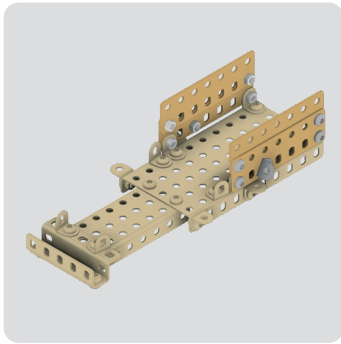

1:1

1052

1:1
1052 2053

- 12x [Hex Nut]
- 10x [Pin]
- 2x [Pin]
- 2x [Wheel]
- 2x* [Technic Plate 1x5]
- 4x [Technic Plate 1x6]
- 2x [Technic Plate 1x7]
- 2x* [Technic Plate 1x10]

MERKUR KOLEKCE

HADRAPLÁN / RAG CAR