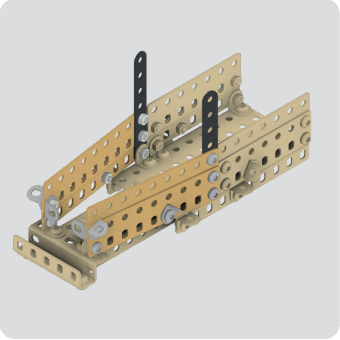

1:1

1052

1:1
1052 2053

- 12x [Hex Nut]
- 10x [Pin]
- 2x [Pin]
- 2x [Wheel]
- 2x* [Technic Plate 1x5]
- 4x [Technic Plate 1x6]
- 2x [Technic Plate 1x7]
- 2x* [Technic Plate 1x10]

MERKUR KOLEKCE

HADRAPLÁN / RAG CAR