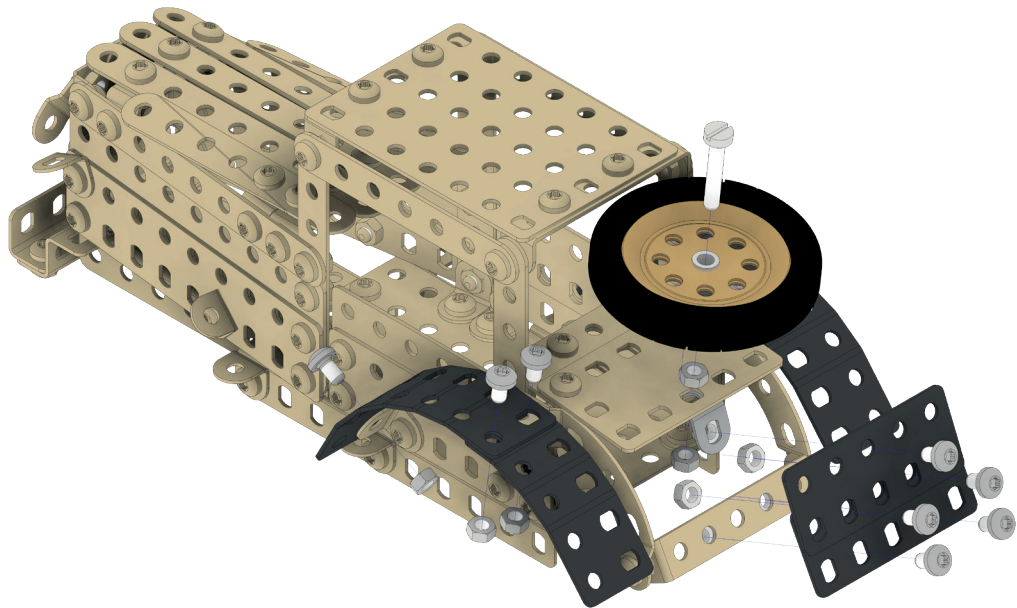

1:1

1052

1:1
1052 2053

- 12x [Hex Nut]
- 10x [Pin]
- 2x [Pin]
- 2x [Wheel]
- 2x* [Technic Plate 1x5]
- 4x [Technic Plate 1x6]
- 2x [Technic Plate 1x7]
- 2x* [Technic Plate 1x10]

MERKUR KOLEKCE

HADRAPLÁN / RAG CAR