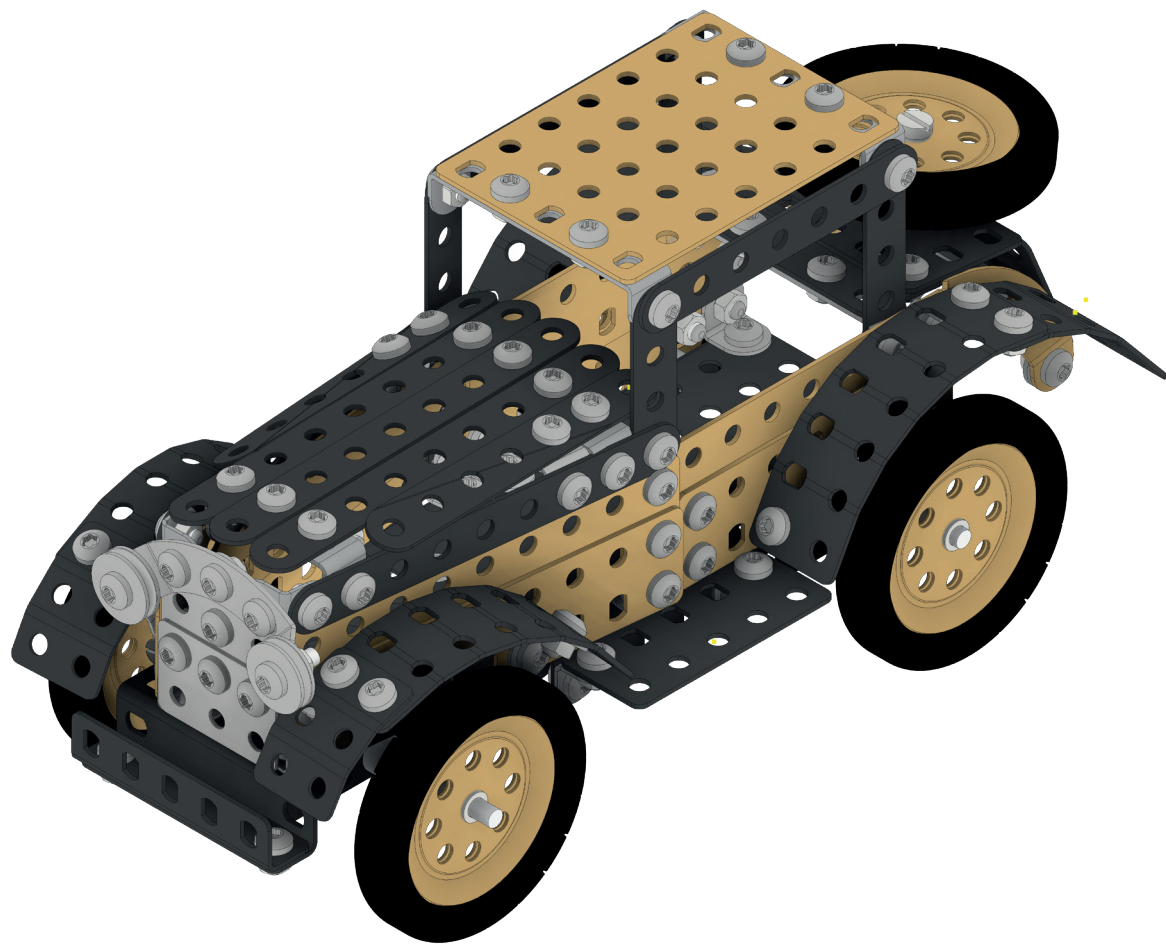

1:1

1052

1:1
1052 2053

- 12x [Hex Nut]
- 10x [Pin]
- 2x [Pin]
- 2x [Wheel]
- 2x* [Technic Plate 1x5]
- 4x [Technic Plate 1x6]
- 2x [Technic Plate 1x7]
- 2x* [Technic Plate 1x10]

MERKUR KOLEKCE

HADRAPLÁN / RAG CAR