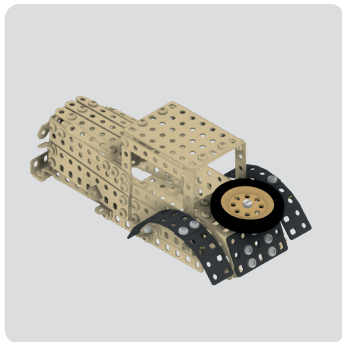

1:1

1052

1:1
1052 2053

- 12x [Hex Nut]
- 10x [Pin]
- 2x [Pin]
- 2x [Wheel]
- 2x* [Technic Plate 1x5]
- 4x [Technic Plate 1x6]
- 2x [Technic Plate 1x7]
- 2x* [Technic Plate 1x10]

MERKUR KOLEKCE

HADRAPLÁN / RAG CAR