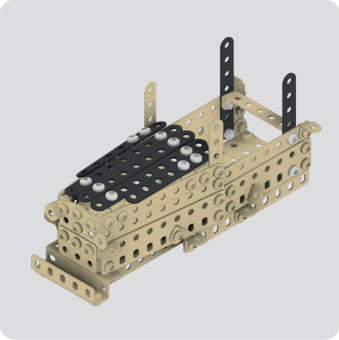

1:1

1052

1:1
1052 2053

- 12x [Hex Nut]
- 10x [Pin]
- 2x [Pin]
- 2x [Wheel]
- 2x* [Technic Plate 1x5]
- 4x [Technic Plate 1x6]
- 2x [Technic Plate 1x7]
- 2x* [Technic Plate 1x10]

MERKUR KOLEKCE

HADRAPLÁN / RAG CAR