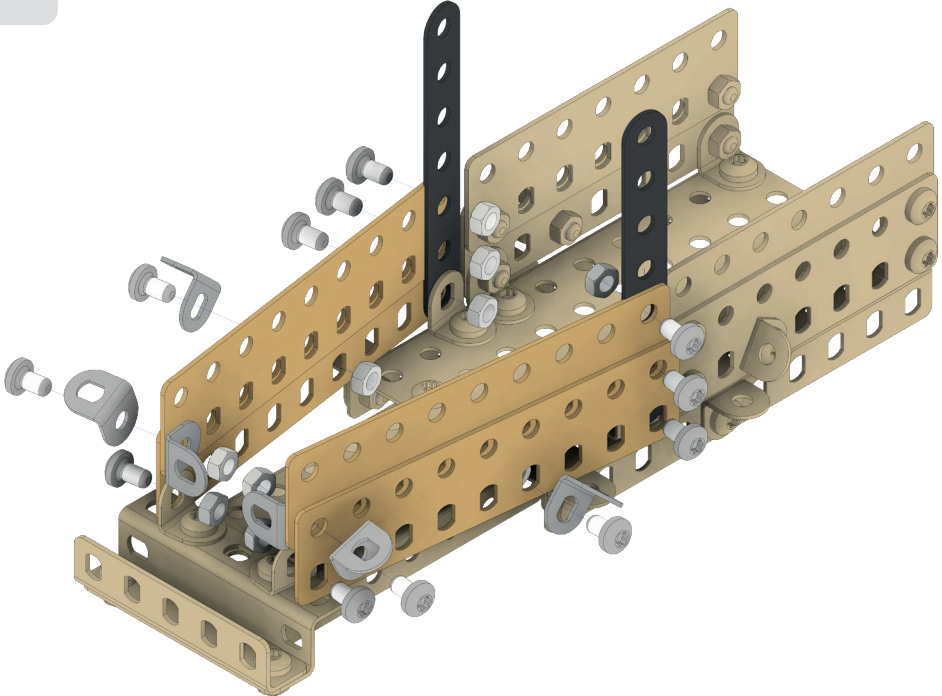

1:1

1052

1:1
1052 2053

- 12x [Hex Nut]
- 10x [Pin]
- 2x [Pin]
- 2x [Wheel]
- 2x* [Technic Plate 1x5]
- 4x [Technic Plate 1x6]
- 2x [Technic Plate 1x7]
- 2x* [Technic Plate 1x10]

MERKUR KOLEKCE

HADRAPLÁN / RAG CAR