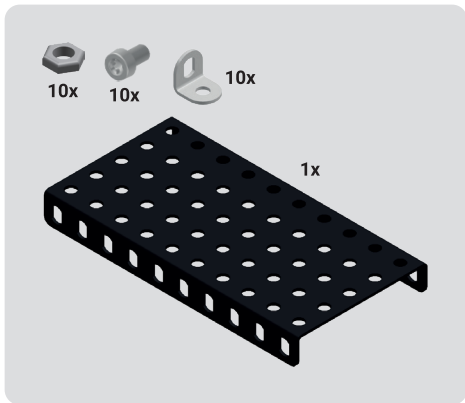

1:1

1052

1:1
1052 2053

- 12x [Hex Nut]
- 10x [Pin]
- 2x [Pin]
- 2x [Wheel]
- 2x* [Technic Plate 1x5]
- 4x [Technic Plate 1x6]
- 2x [Technic Plate 1x7]
- 2x* [Technic Plate 1x10]

MERKUR KOLEKCE

HADRAPLÁN / RAG CAR