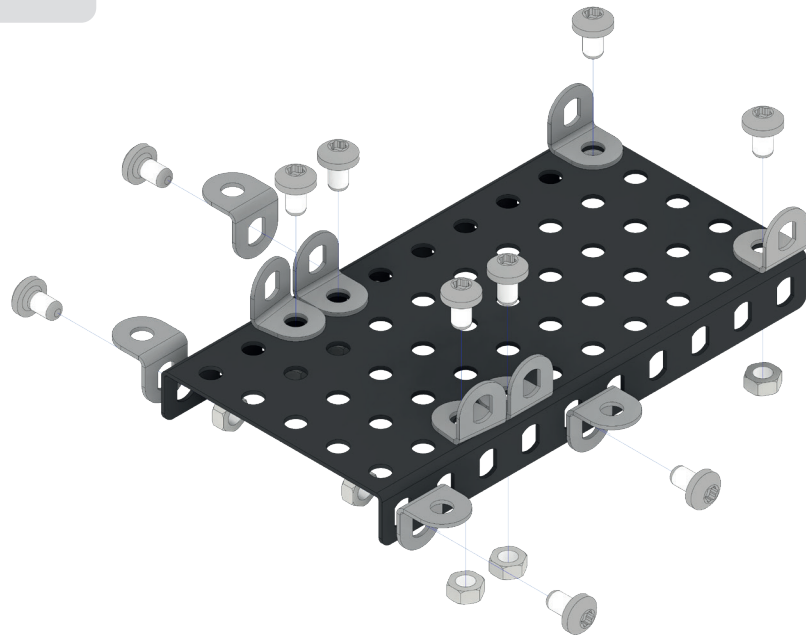

1:1

1052

1:1
1052 2053

- 12x [Hex Nut]
- 10x [Pin]
- 2x [Pin]
- 2x [Wheel]
- 2x* [Technic Plate 1x5]
- 4x [Technic Plate 1x6]
- 2x [Technic Plate 1x7]
- 2x* [Technic Plate 1x10]

MERKUR KOLEKCE

HADRAPLÁN / RAG CAR