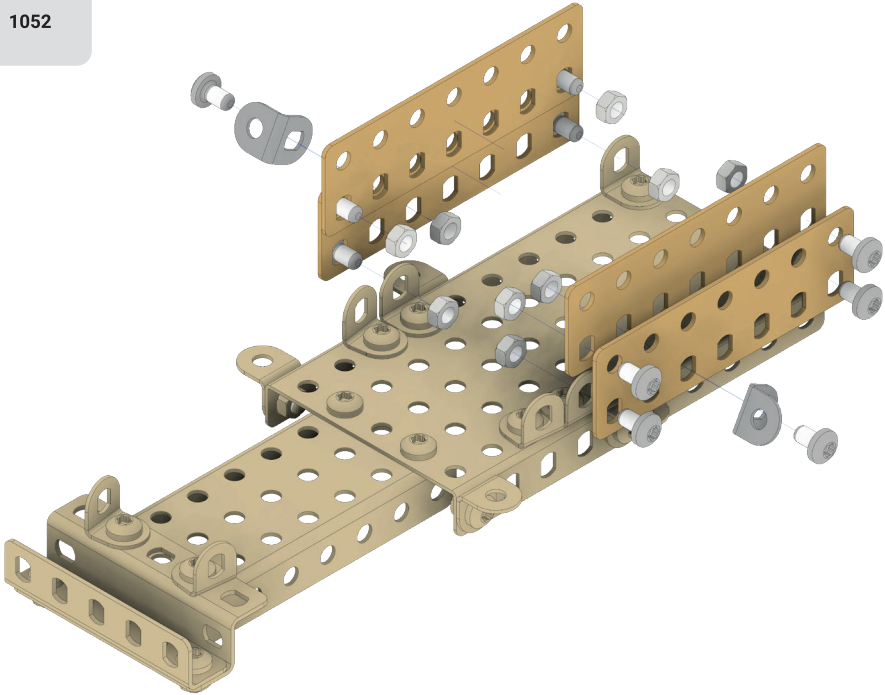

1:1

1052

1:1
1052 2053

- 12x [Hex Nut]
- 10x [Pin]
- 2x [Pin]
- 2x [Wheel]
- 2x* [Technic Plate 1x5]
- 4x [Technic Plate 1x6]
- 2x [Technic Plate 1x7]
- 2x* [Technic Plate 1x10]

MERKUR KOLEKCE

HADRAPLÁN / RAG CAR