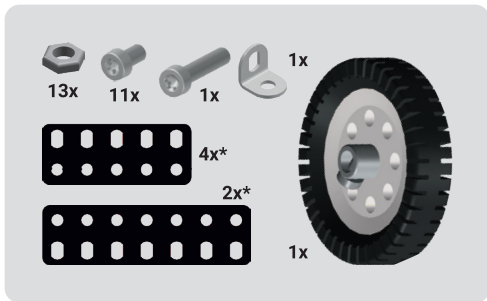

1:1

1052

1:1
1052 2053

- 12x [Hex Nut]
- 10x [Pin]
- 2x [Pin]
- 2x [Wheel]
- 2x* [Technic Plate 1x5]
- 4x [Technic Plate 1x6]
- 2x [Technic Plate 1x7]
- 2x* [Technic Plate 1x10]

MERKUR KOLEKCE

HADRAPLÁN / RAG CAR