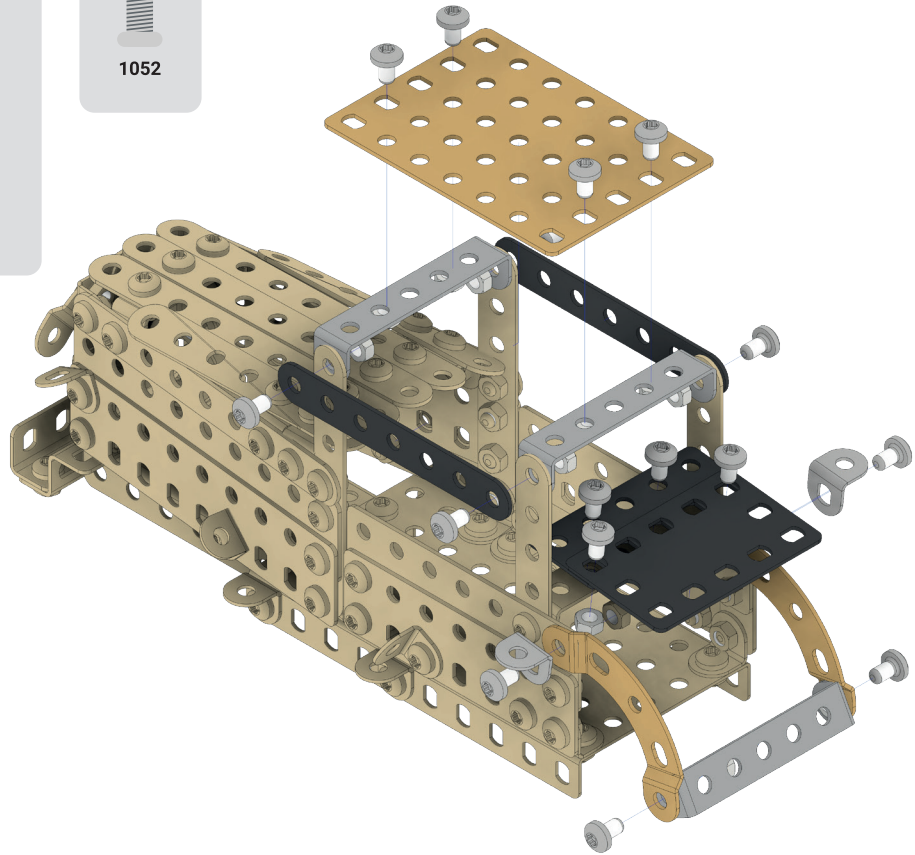

1:1

1052

1:1
1052 2053

- 12x [Hex Nut]
- 10x [Pin]
- 2x [Pin]
- 2x [Wheel]
- 2x* [Technic Plate 1x5]
- 4x [Technic Plate 1x6]
- 2x [Technic Plate 1x7]
- 2x* [Technic Plate 1x10]

MERKUR KOLEKCE

HADRAPLÁN / RAG CAR