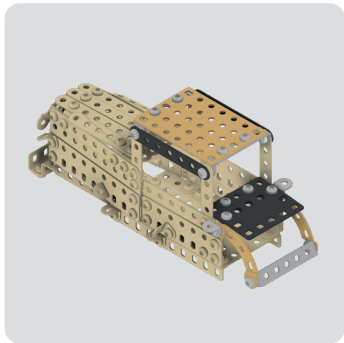

1:1

1052

1:1
1052 2053

- 12x [Hex Nut]
- 10x [Pin]
- 2x [Pin]
- 2x [Wheel]
- 2x* [Technic Plate 1x5]
- 4x [Technic Plate 1x6]
- 2x [Technic Plate 1x7]
- 2x* [Technic Plate 1x10]

MERKUR KOLEKCE

HADRAPLÁN / RAG CAR