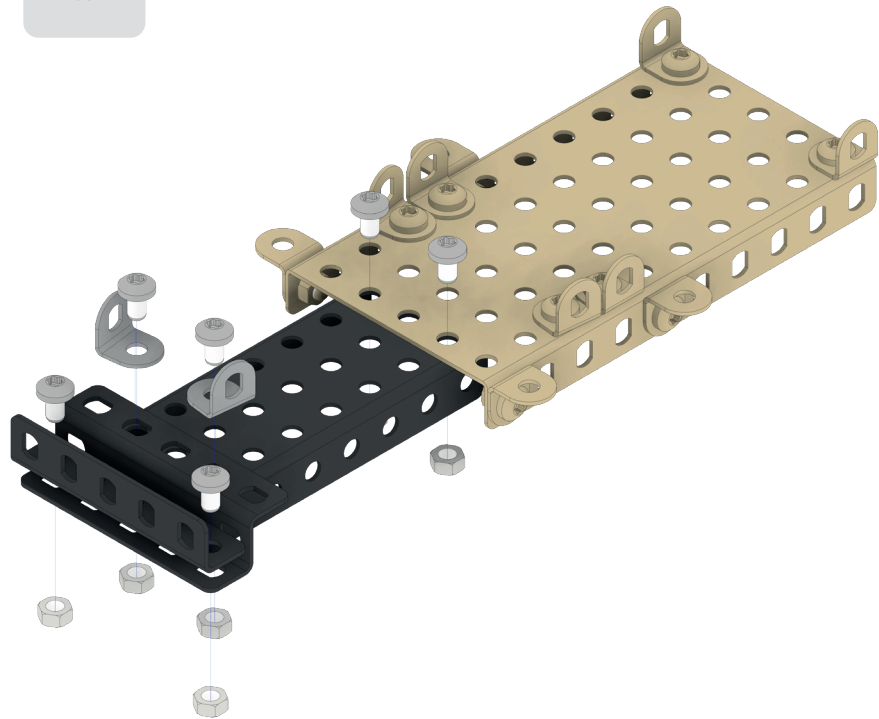

1:1

1052

1:1
1052 2053

- 12x [Hex Nut]
- 10x [Pin]
- 2x [Pin]
- 2x [Wheel]
- 2x* [Technic Plate 1x5]
- 4x [Technic Plate 1x6]
- 2x [Technic Plate 1x7]
- 2x* [Technic Plate 1x10]

MERKUR KOLEKCE

HADRAPLÁN / RAG CAR