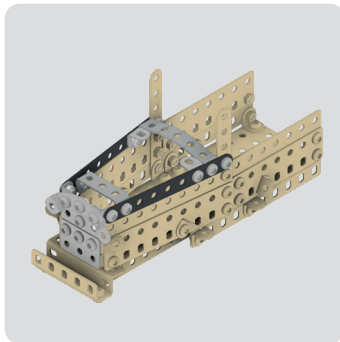

1:1

1052

1:1
1052 2053

- 12x [Hex Nut]
- 10x [Pin]
- 2x [Pin]
- 2x [Wheel]
- 2x* [Technic Plate 1x5]
- 4x [Technic Plate 1x6]
- 2x [Technic Plate 1x7]
- 2x* [Technic Plate 1x10]

MERKUR KOLEKCE

HADRAPLÁN / RAG CAR