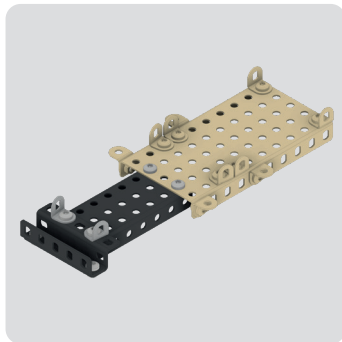

1:1

1052

1:1
1052 2053

- 12x [Hex Nut]
- 10x [Pin]
- 2x [Pin]
- 2x [Wheel]
- 2x* [Technic Plate 1x5]
- 4x [Technic Plate 1x6]
- 2x [Technic Plate 1x7]
- 2x* [Technic Plate 1x10]

MERKUR KOLEKCE

HADRAPLÁN / RAG CAR