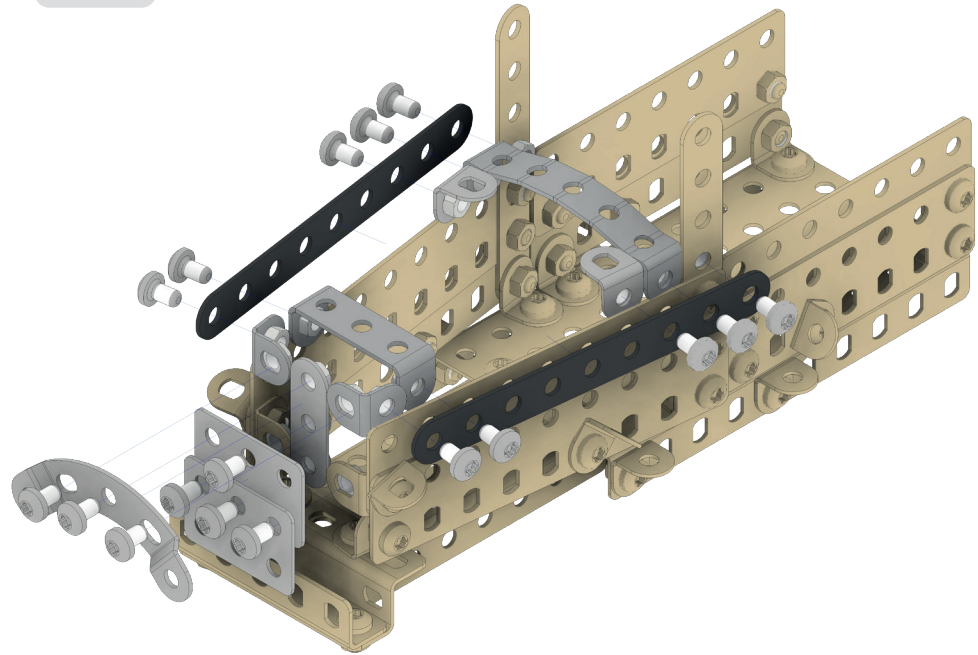

1:1

1052

1:1
1052 2053

- 12x [Hex Nut]
- 10x [Pin]
- 2x [Pin]
- 2x [Wheel]
- 2x* [Technic Plate 1x5]
- 4x [Technic Plate 1x6]
- 2x [Technic Plate 1x7]
- 2x* [Technic Plate 1x10]

MERKUR KOLEKCE

HADRAPLÁN / RAG CAR