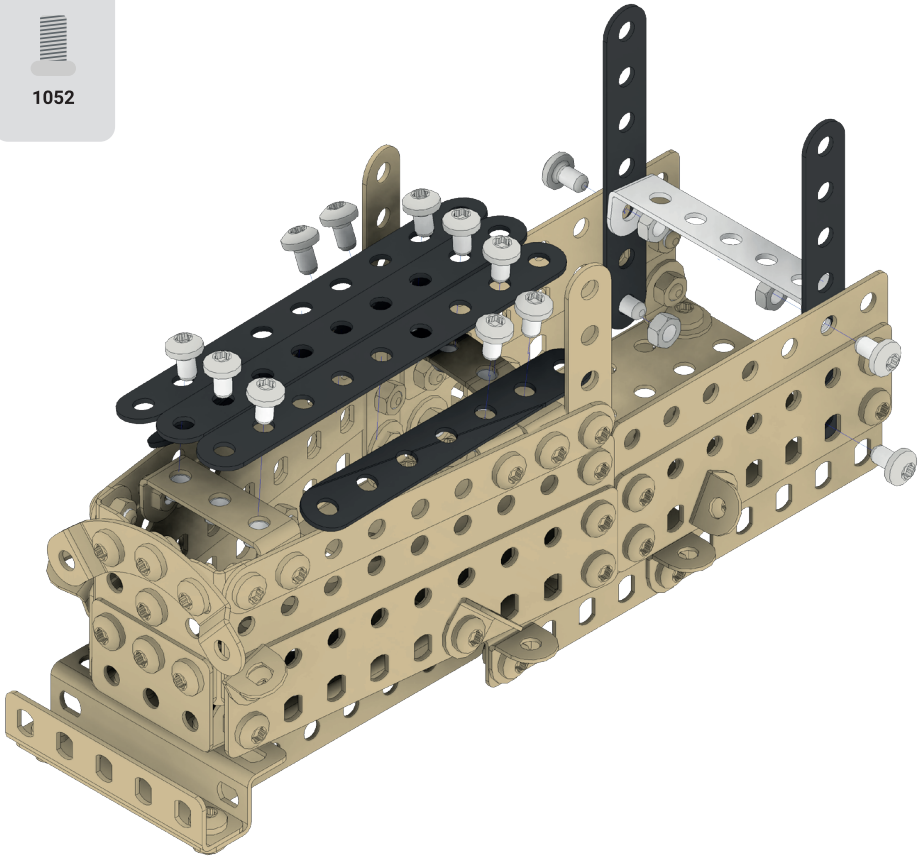

1:1

1052

1:1
1052 2053

- 12x [Hex Nut]
- 10x [Pin]
- 2x [Pin]
- 2x [Wheel]
- 2x* [Technic Plate 1x5]
- 4x [Technic Plate 1x6]
- 2x [Technic Plate 1x7]
- 2x* [Technic Plate 1x10]

MERKUR KOLEKCE

HADRAPLÁN / RAG CAR